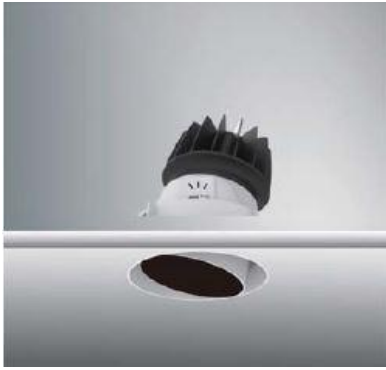

PUZZLE

Product specification

INTERIOR RECESSED DOWN LIGHT

Installation	Ceiling recessed
Cut out	Ø78
Dimension	D=Ø71 x H= 99mm

**Technical description**

Article number	1618.221		
LED Consumption	13W		
Current	350mA		
CCT	2700K	3000K	4000K
Lumen *1	1336lm	1387lm	1411lm
Øsystem*3	-	-	-
Voltage	37.1V		
Reflector	15°/24°/38°/60° 10°(Lens)		
CRI	90+		
Driver	Remoted, I/P : 90-264V 50/60HZ O/P : 12-48V 350mA 16w Max		

Technical character

Insulation	CLASS II
Protection	IP20
Tilt	0~25°
Rotate	-
Operating temperature	-20~40°C
Average Failure Time	L70(10k) >60000 (h)

Materials

Luminaire	aluminum die cast
Reflector	plastic-PC
Heat sink	forged aluminum
Trimless recessed frame	aluminum die cast
Baffle interior color available	black/white
Baffle external color available	black/white

Package

inner box	-	mm	1 kg
outer box	-	mm	0 kg / 0 in 1

Photometric**Accessories****Remarks**

*1. LUMEN : for LED chip test result based on Tc=85°C.

This is the ideal (Maximum) lumen. This lumen information is from the LED supplier