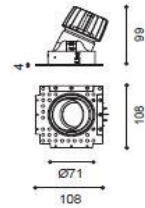

PUZZLE

Product specification

INTERIOR RECESSED DOWN LIGHT

Installation	Ceiling recessed
Cut out	Ø78
Dimension	D=Ø71 x H= 99mm

**Technical description**

Article number	1618.221		
LED Consumption	13W		
Current	350mA		
CCT	2700K	3000K	4000K
Lumen *1	1336lm	1387lm	1411lm
Øsystem*3	-	-	-
Voltage	37.1V		
Reflector	15°/24°/38°/60° 10°(Lens)		
CRI	90+		
Driver	Remoted, I/P : 90-264V 50/60HZ O/P : 12-48V 350mA 16w Max		

Technical character

Insulation	CLASS II
Protection	IP20
Tilt	0~25°
Rotate	-
Operating temperature	-20~40°C
Average Failure Time	L70(10k) >60000 (h)

Materials

Luminaire	aluminum die cast
Reflector	plastic-PC
Heat sink	forged aluminum
Trimless recessed frame	aluminum die cast
Baffle interior color available	black/white
Baffle external color available	black/white

Package

inner box	-	mm	1 kg
outer box	-	mm	0 kg / 0 in 1

Photometric**Accessories****Remarks**

*1. LUMEN : for LED chip test result based on Tc=85°C.

This is the ideal (Maximum) lumen. This lumen information is from the LED supplier