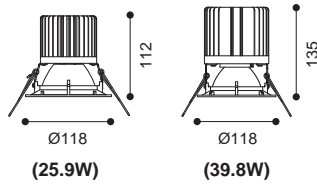

| | |
|-----------------|-----------|
| Article number | 1418.138 |
| LED Consumption | 25.9W |
| Current | 700 (mA) |
| Lumen | 2559 (lm) |
| Beam Angle | 15°/40° |
| CCT | 3000K |
| CRI | 90+ |

| | |
|-----------------|-----------|
| Article number | 1418.189 |
| LED Consumption | 39.8W |
| Current | 1050 (mA) |
| Lumen | 3888 (lm) |
| Beam Angle | 15°/40° |
| CCT | 3000K |
| CRI | 90+ |

Colours Black White

Dimmable

| | |
|-----------------|----------|
| Article number | 1418.104 |
| LED Consumption | 8.9W |
| Current | 250 (mA) |
| Lumen | 993 (lm) |
| Beam Angle | 20°/40° |
| CCT | 3000K |
| CRI | 90+ |

Colours  
Black White

Dimmable

| | |
|-----------------|-------------|
| Article number | 1318.112 |
| LED Consumption | 3W |
| Current | 700 (mA) |
| Lumen | 115 (lm) |
| Beam Angle | 15°/20°/36° |
| CCT | 3000K |
| CRI | 90+ |

Color available :

Baffle :    
 Black White Chrome Satin

Dimmable

| | |
|-----------------|----------|
| Article number | 1318.161 |
| LED Consumption | 1W |
| Current | 350 (mA) |
| Lumen | 75 (lm) |
| Beam Angle | 110° |
| CCT | 3000K |
| CRI | 90+ |