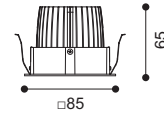

Article number	1318.154
LED Consumption	13W
Current	350 (mA)
Lumen	1329 (lm)
Beam Angle	70°
CCT	3000K
CRI	90+

Colours
Black White

Dimmable

Article number	1318.155
LED Consumption	13W
Current	350 (mA)
Lumen	1329 (lm)
Beam Angle	95°
CCT	3000K
CRI	90+

Colours
Black White

Dimmable