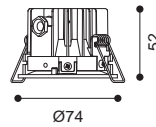

Article number	1418.138
LED Consumption	25.9W
Current	700 (mA)
Lumen	2559 (lm)
Beam Angle	15°/40°
CCT	3000K
CRI	90+

Article number	1418.189
LED Consumption	39.8W
Current	1050 (mA)
Lumen	3888 (lm)
Beam Angle	15°/40°
CCT	3000K
CRI	90+

Colours ☒ Black ☐ White

Dimmable

Article number	1418.104
LED Consumption	8.9W
Current	250 (mA)
Lumen	993 (lm)
Beam Angle	20°/40°
CCT	3000K
CRI	90+

Colours ☒ Black ☐ White

Dimmable