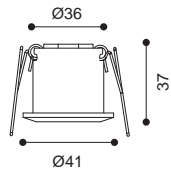

Article number	1318.112
LED Consumption	3W
Current	700 (mA)
Lumen	115 (lm)
Beam Angle	15°/20°/36°
CCT	3000K
CRI	90+

Color available :

Baffle :
Black White Chrome Satin

Dimmable

Article number	1318.161
LED Consumption	1W
Current	350 (mA)
Lumen	75 (lm)
Beam Angle	110°
CCT	3000K
CRI	90+

Color available :

Baffle :
Black White Chrome Satin Nickel