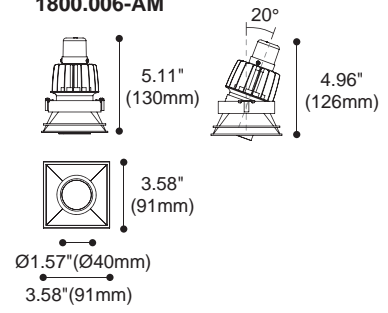

1800.006-AM