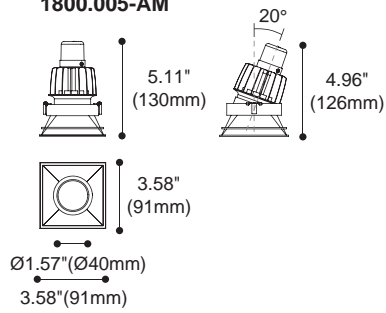

1800.005-AM