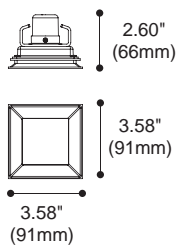

1800.007-AM