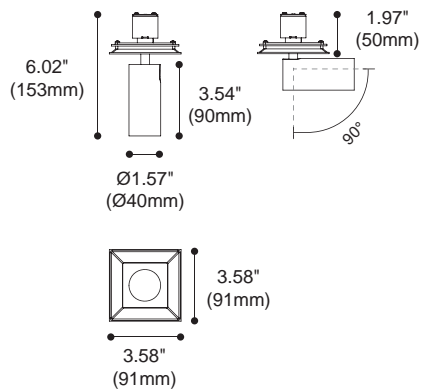

1800.002-AM