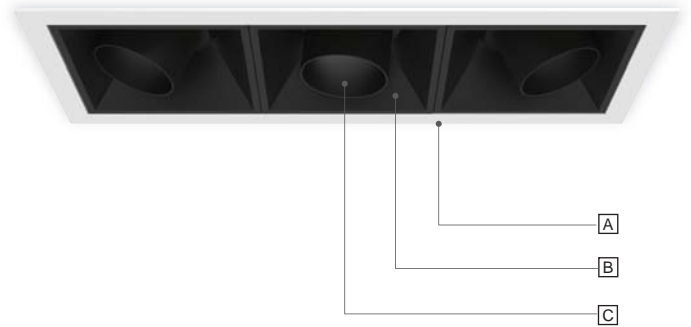

# SNOOT 1/2/3 (AM)

Recessed downlights

SNOOT1/2/3 is a series that combining two concept, multiple and modularize, together. As trim and trimless are using the same modularized fixtures, fixed, adjustable long and short snoot, wallwash, pendant, and spot modules, are able to provide different ambience as space needs.

Such as, residential, shopping mall, high-end store, office, restaurant & bar, museum, art gallery, showroom, and exhibition center.

Color available - A / B / C

Light engine

Fixed

Short snoot  
(adjustable)

Long snoot  
(adjustable)

Pendant

Downlight

Wallwash

Spotlight