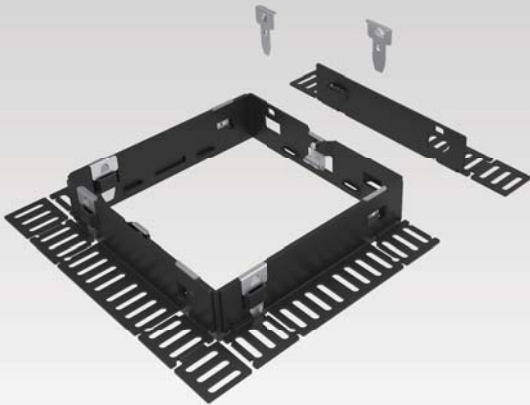

SNOOT 1/2/3 (AM)

Recessed downlights