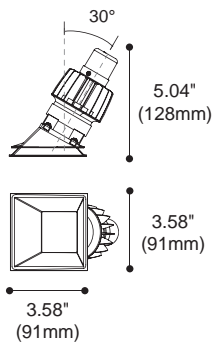

1800.004-AM