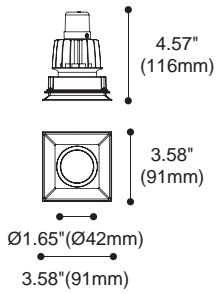

1800.003-AM