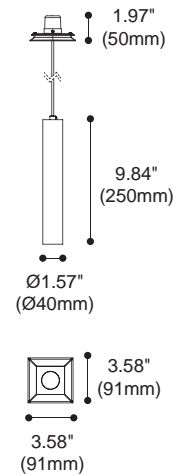

1800.001-AM