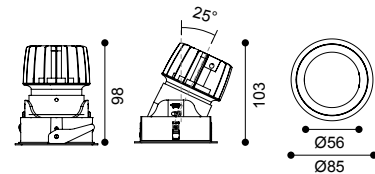

Each single kit can be connected into trimless configurations. The lights can be easily arranged into a rectangles made of two, three or four lights, or a square of four lights.

Article number	1618.141
LED Consumption	12.8W
Current	350 (mA)
Lumen	1387 (lm)
Beam Angle	15°/24°/38°/60°
Beam Angle	10° (Lens)
CCT	3000K
CRI	90+

LED MR16 & GU10 bulb can also be used. (IP20)

Article number	1618.144
LED Consumption	12.8W
Current	350 (mA)
Lumen	1387 (lm)
Beam Angle	15°/24°/38°/60°
Beam Angle	10° (Lens)
CCT	3000K
CRI	90+

LED MR16 & GU10 bulb can also be used. (IP20)

Dimmable

Dimmable

	h (m)	D (m)	E (lx)
	38°		
	1.0	0.74	1308
	2.0	1.49	326
	3.0	2.24	145
	4.0	2.99	81
	5.0	3.74	52

	h (m)	D (m)	E (lx)
	38°		
	1.0	0.69	1297
	2.0	1.38	324
	3.0	2.07	144
	4.0	2.77	81
	5.0	3.46	51