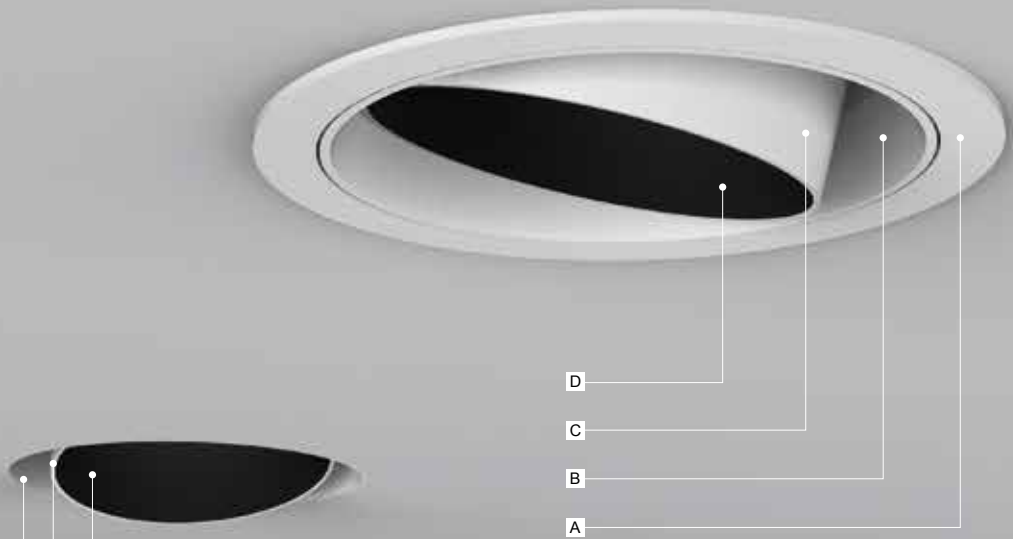

PUZZLE

D

C

B

A