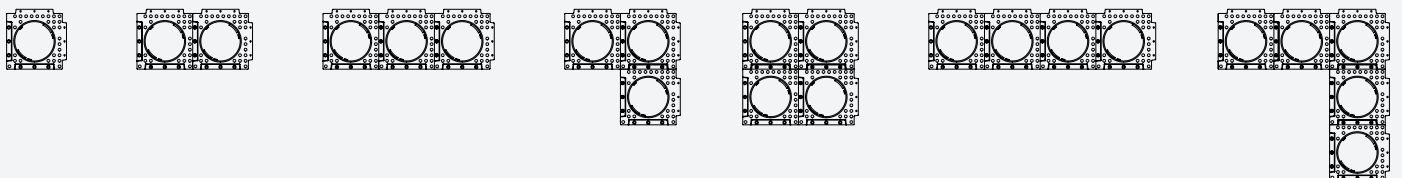

Color available - A / B / C / D

○
Black

●
White

The tiltable modular design can be used for trim bezel and trimless kit installation. The simple array of the trimless kit combines the lighting arrangement to enhance its overall effects. Each lighting fixture can be easily adjusted to an equal distance. Thus it can eliminate unnecessary installation fees.

COSMETICS

PERFUM

PUZZLE

The tiltable modular design can be used for trim bezel and trimless kit installation. The simple array of the trimless kit combines the lighting arrangement to enhance its overall effects. Each lighting fixture can be easily adjusted to an equal distance, thus eliminating unnecessary installation fees.

Each single kit can be connected into trimless configurations. The lights can be easily arranged into a rectangles made of two, three or four lights, or a square of four lights.

Article number	1618.141
LED Consumption	12.8W
Current	350 (mA)
Lumen	1387 (lm)
Beam Angle	15°/24°/38°/60°
Beam Angle	10° (Lens)
CCT	3000K
CRI	90+

LED MR16 & GU10 bulb can also be used. (IP20)

Article number	1618.144
LED Consumption	12.8W
Current	350 (mA)
Lumen	1387 (lm)
Beam Angle	15°/24°/38°/60°
Beam Angle	10° (Lens)
CCT	3000K
CRI	90+

LED MR16 & GU10 bulb can also be used. (IP20)