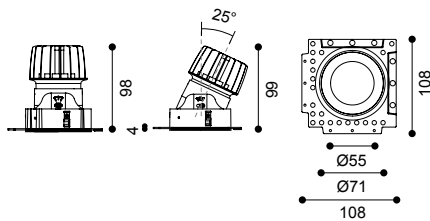

Accessories

SG7-1 Striped glass H7-1 Honeycomb louver DS7-1 Diffusion sheet

Accessories

SG7-1 Striped glass H7-1 Honeycomb louver DS7-1 Diffusion sheet

Article number	1618.210
LED Consumption	12.8W
Current	350 (mA)
Lumen	1387 (lm)
Beam Angle	15°/24°/38°/60°
Beam Angle	10° (Lens)
CCT	3000K
CRI	90+

LED MR16 & GU10 bulb can also be used. (IP20)

Article number	1618.221
LED Consumption	12.8W
Current	350 (mA)
Lumen	1387 (lm)
Beam Angle	15°/24°/38°/60°
Beam Angle	10° (Lens)
CCT	3000K
CRI	90+

LED MR16 & GU10 bulb can also be used. (IP20)

Dimmable

	h (m)	D (m)	E (lx)
	38°		
	1.0	0.74	1308
	2.0	1.49	326
	3.0	2.24	145
	4.0	2.99	81
	5.0	3.74	52

Accessories

SG7-1 Striped glass H7-1 Honeycomb louver DS7-1 Diffusion sheet

Dimmable

	h (m)	D (m)	E (lx)
	38°		
	1.0	0.69	1297
	2.0	1.38	324
	3.0	2.07	144
	4.0	2.77	81
	5.0	3.46	51