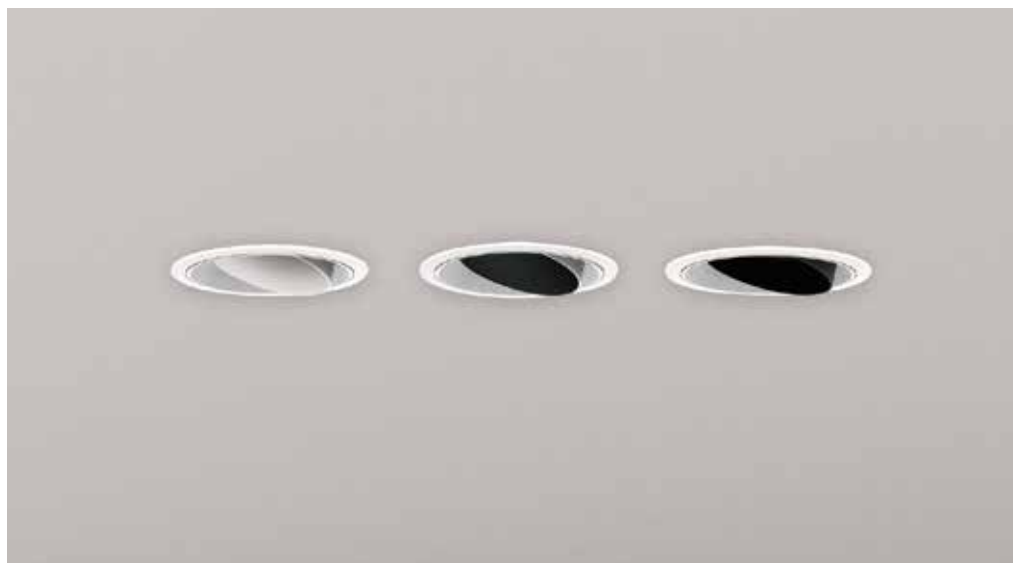

Color available - A / B / C / D

○
Black

●
White

The tiltable modular design can be used for trim bezel and trimless kit installation. The simple array of the trimless kit combines the lighting arrangement to enhance its overall effects. Each lighting fixture can be easily adjusted to an equal distance. Thus it can eliminate unnecessary installation fees.

COSMETICS

PERFUM

PUZZLE

The tiltable modular design can be used for trim bezel and trimless kit installation. The simple array of the trimless kit combines the lighting arrangement to enhance its overall effects. Each lighting fixture can be easily adjusted to an equal distance, thus eliminating unnecessary installation fees.

Each single kit can be connected into trimless configurations. The lights can be easily arranged into a rectangles made of two, three or four lights, or a square of four lights.

Article number	1618.141
LED Consumption	12.8W
Current	350 (mA)
Lumen	1387 (lm)
Beam Angle	15°/24°/38°/60°
Beam Angle	10° (Lens)
CCT	3000K
CRI	90+