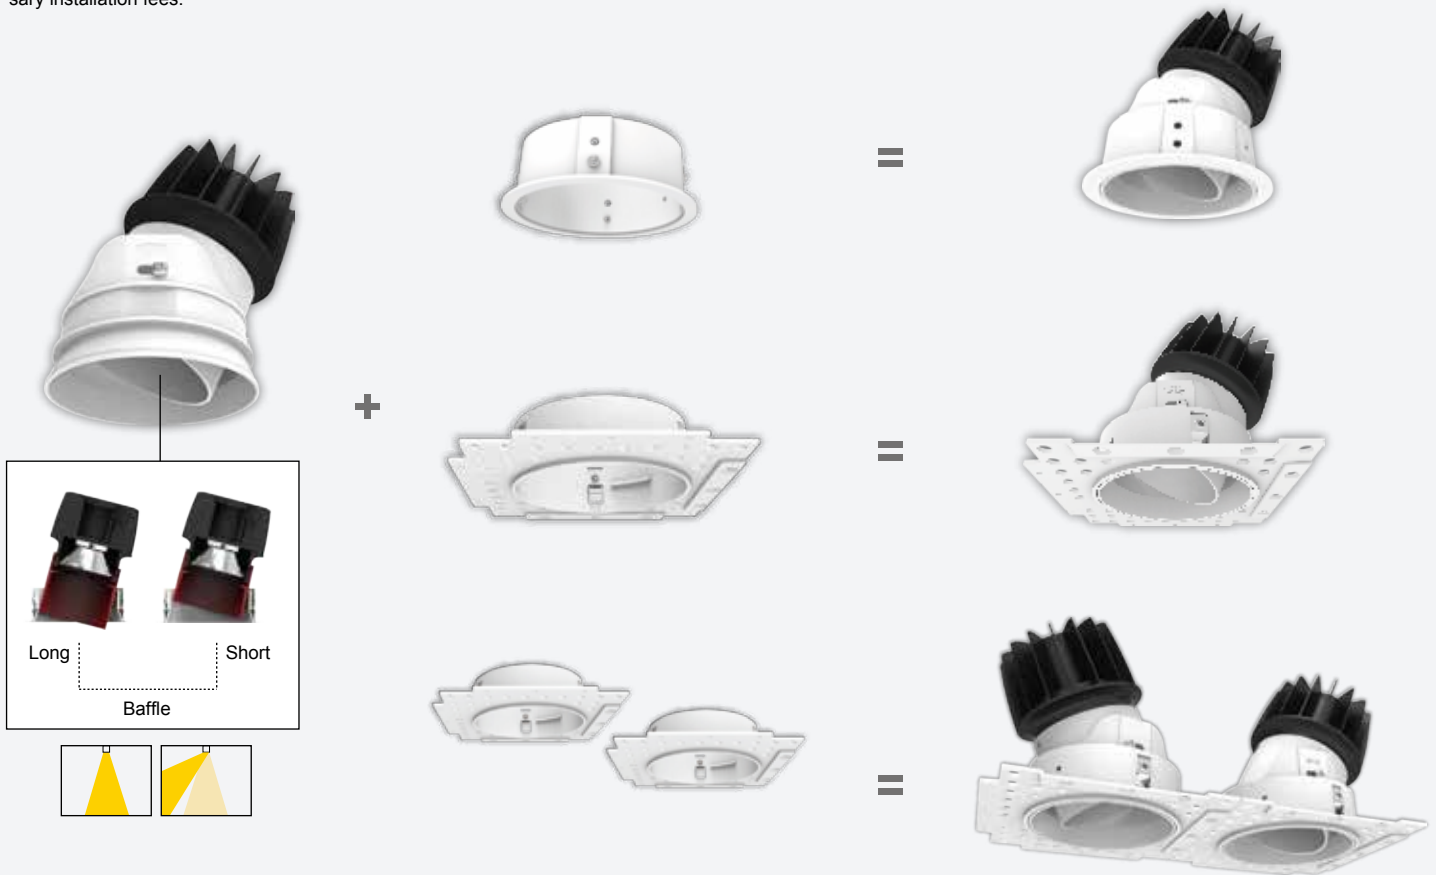

Color available - A / B / C / D

○
Black

●
White

The tiltable modular design can be used for trim bezel and trimless kit installation. The simple array of the trimless kit combines the lighting arrangement to enhance its overall effects. Each lighting fixture can be easily adjusted to an equal distance. Thus it can eliminate unnecessary installation fees.

COSMETICS

PERFUM

PUZZLE

The tiltable modular design can be used for trim bezel and trimless kit installation. The simple array of the trimless kit combines the lighting arrangement to enhance its overall effects. Each lighting fixture can be easily adjusted to an equal distance, thus eliminating unnecessary installation fees.

Each single kit can be connected into trimless configurations. The lights can be easily arranged into a rectangles made of two, three or four lights, or a square of four lights.

Article number	1618.141
LED Consumption	12.8W
Current	350 (mA)
Lumen	1387 (lm)
Beam Angle	15°/24°/38°/60°
Beam Angle	10° (Lens)
CCT	3000K
CRI	90+