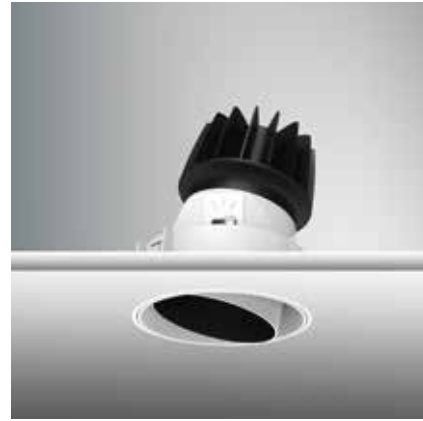

Article number	1618.221
LED Consumption	12.8W
Current	350 (mA)
Lumen	1387 (lm)
Beam Angle	15°/24°/38°/60°
Beam Angle	10° (Lens)
CCT	3000K
CRI	90+

LED MR16 & GU10 bulb can also be used. (IP20)