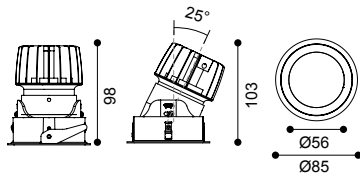

Each single kit can be connected into trimless configurations. The lights can be easily arranged into a rectangles made of two, three or four lights, or a square of four lights.

Article number	1618.141
LED Consumption	12.8W
Current	350 (mA)
Lumen	1387 (lm)
Beam Angle	15°/24°/38°/60°
Beam Angle	10° (Lens)
CCT	3000K
CRI	90+

LED MR16 & GU10 bulb can also be used. (IP20)

Article number	1618.144
LED Consumption	12.8W
Current	350 (mA)
Lumen	1387 (lm)
Beam Angle	15°/24°/38°/60°
Beam Angle	10° (Lens)
CCT	3000K
CRI	90+

LED MR16 & GU10 bulb can also be used. (IP20)

Dimmable

Dimmable

	h (m)	D (m)	E (lx)
	38°		
	1.0	0.74	1308
	2.0	1.49	326
	3.0	2.24	145
	4.0	2.99	81
	5.0	3.74	52

	h (m)	D (m)	E (lx)
	38°		
	1.0	0.69	1297
	2.0	1.38	324
	3.0	2.07	144
	4.0	2.77	81
	5.0	3.46	51