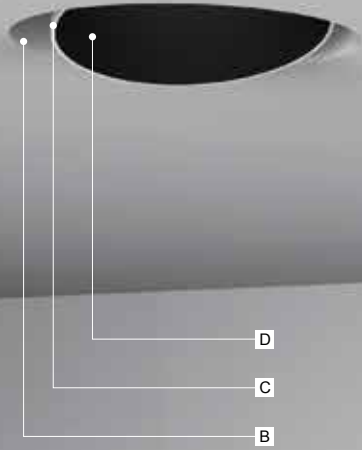

PUZZLE

D

C

B

A

D

C

B

Color available - A / B / C / D

○
Black

●
White