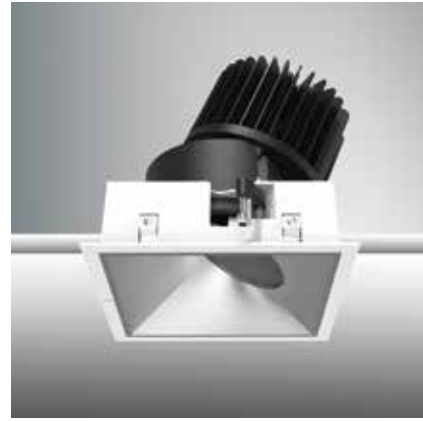

Article number	1718.192
LED Consumption	39.1W
Current	1050 (mA)
Lumen	4058 (lm)
Beam Angle	10°/24°/36° (Lens)
CCT	3000K
CRI	90+

Color available :

Bezel : ☐ Black ☐ White

Baffle : ☐ Black ☐ White ☐ Matt chrome

Dimmable