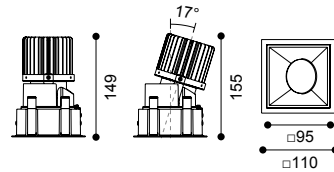

Article number	1718.194
LED Consumption	25.5W
Current	700 (mA)
Lumen	2670 (lm)
Beam Angle	20°/25°/38° (Lens)
CCT	3000K
CRI	90+

Color available :

Bezel : ● ○
Black White

Baffle : ● ○ ●
Black White Matt chrome

Dimmable