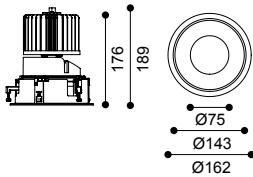

Article number	1718.174
LED Consumption	39.1W
Current	1050 (mA)
Lumen	4058 (lm)
Beam Angle	10°/24°/36° (Lens)
CCT	3000K
CRI	90+

Color available :

Bezel : ☐ ☐
Black White

Baffle : ☐ ☐ ☐
Black White Matt chrome

Dimmable

Article number	1718.191
LED Consumption	39.1W
Current	1050 (mA)
Lumen	4058 (lm)
Beam Angle	10°/24°/36° (Lens)
CCT	3000K
CRI	90+

Color available :

Bezel : ☐ ☐
Black White

Baffle : ☐ ☐ ☐
Black White Matt chrome

Dimmable