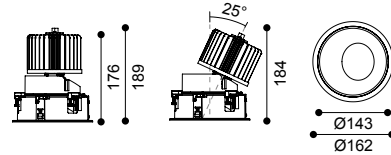

Article number	1718.174
LED Consumption	39.1W
Current	1050 (mA)
Lumen	4058 (lm)
Beam Angle	10°/24°/36° (Lens)
CCT	3000K
CRI	90+

Color available :

Bezel : ☐ ☐
Black White

Baffle : ☐ ☐ ☐
Black White Matt chrome

Dimmable

Article number	1718.191
LED Consumption	39.1W
Current	1050 (mA)
Lumen	4058 (lm)
Beam Angle	10°/24°/36° (Lens)
CCT	3000K
CRI	90+

Color available :

Bezel : ☐ ☐
Black White

Baffle : ☐ ☐ ☐
Black White Matt chrome

Dimmable