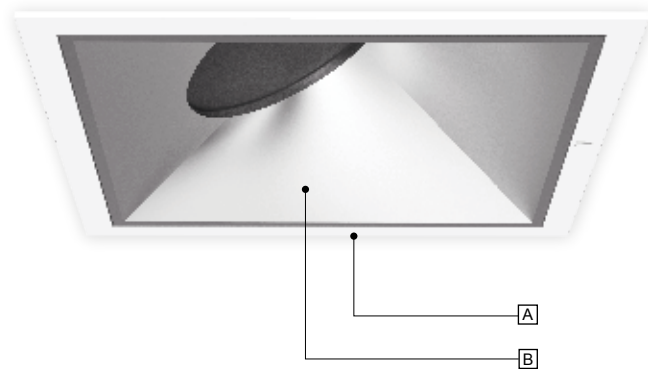

## AMAFI-110&AMAFI-162

Medium large wattage version of AMAFI serie.

Using lens to improve lighting output.

Material: Aluminum forging heatsink, aluminum die casting housing ,  
and aluminum trim with powder coating finish.