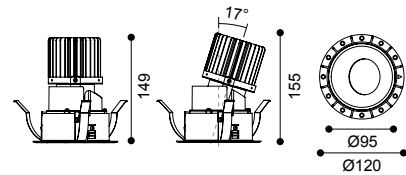

Article number	1718.228
LED Consumption	25.5W
Current	700 (mA)
Lumen	2670 (lm)
Beam Angle	20°/25°/38° (Lens)
CCT	3000K
CRI	90+

Color available :

Baffle :
Black White Matt chrome

Dimmable