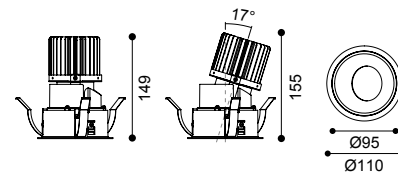

Article number	1718.193
LED Consumption	25.5W
Current	700 (mA)
Lumen	2670 (lm)
Beam Angle	20°/25°/38° (Lens)
CCT	3000K
CRI	90+

Color available :

Bezel : ☐ Black ☐ White

Baffle : ☐ Black ☐ White ☐ Matt chrome

Dimmable