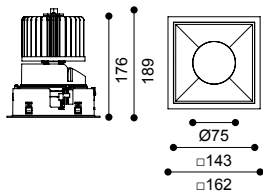

Article number	1718.192
LED Consumption	39.1W
Current	1050 (mA)
Lumen	4058 (lm)
Beam Angle	10°/24°/36° (Lens)
CCT	3000K
CRI	90+

Color available :

Bezel : ☐ Black ☐ White

Baffle : ☐ Black ☐ White ☐ Matt chrome

Dimmable