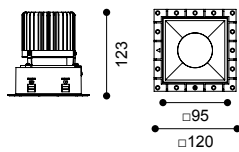

h (m)	D (m)	E (lx)
		38°
1.0	0.64	5904
2.0	1.29	1476
3.0	1.93	656
4.0	2.58	369
5.0	3.22	236