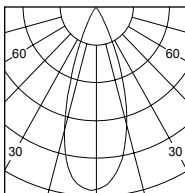

h(m)	D(m)	E(lx)
38°		
1.0	0.64	5904
2.0	1.29	1476
3.0	1.93	656
4.0	2.58	369
5.0	3.22	236