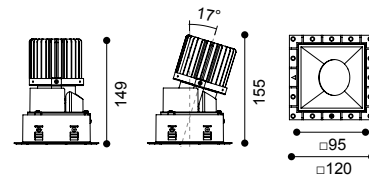

Article number	1718.229
LED Consumption	25.5W
Current	700 (mA)
Lumen	2670 (lm)
Beam Angle	20°/25°/38° (Lens)
CCT	3000K
CRI	90+

Color available :

Baffle :
Black White Matt chrome

Dimmable