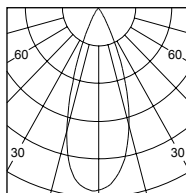

h (m)	D (m)	E (lx)
		38°
1.0	0.64	5904
2.0	1.29	1476
3.0	1.93	656
4.0	2.58	369
5.0	3.22	236